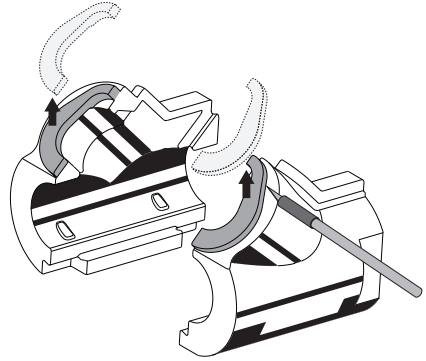

Braukmann VA2510D

V5032 Kombi-2 Plus

V5001 Kombi-Auto DN 20
DN 25

V5000X Kombi-3 Plus
V5010X Kombi-3 Plus

Manufactured for
and on behalf of

Pittway Sàrl, Z.A., La Pièce 4,
1180 Rolle, Switzerland

by its authorised representative
Ademco 1 GmbH