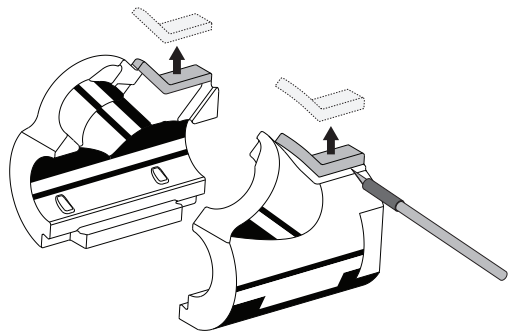

Braukmann VA2510D

V5032 Kombi-2 Plus

V5001 Kombi-Auto DN 20
DN 25

V5000X Kombi-3 Plus
V5010X Kombi-3 Plus

Manufactured for
and on behalf of

Pittway Sàrl, Z.A., La Pièce 4,
1180 Rolle, Switzerland

by its authorised representative
Ademco 1 GmbH