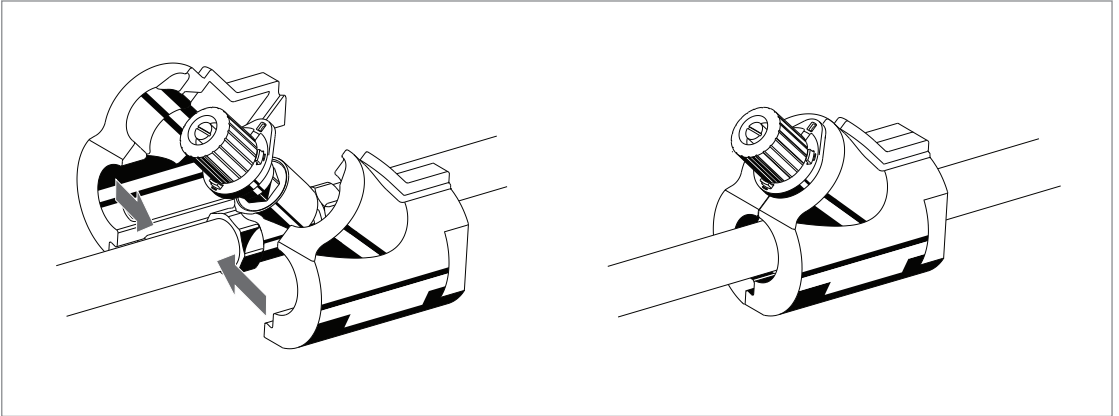

Braukmann VA2510D

V5032 Kombi-2 Plus

V5001 Kombi-Auto DN 20
DN 25

V5000X Kombi-3 Plus
V5010X Kombi-3 Plus

Manufactured for
and on behalf of

Pittway Sàrl, Z.A., La Pièce 4,
1180 Rolle, Switzerland

by its authorised representative
Ademco 1 GmbH