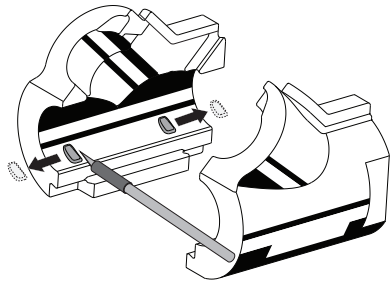

Braukmann VA2510D

V5032 Kombi-2 Plus

V5001 Kombi-Auto DN 20
DN 25

V5000X Kombi-3 Plus
V5010X Kombi-3 Plus

Manufactured for
and on behalf of

Pittway Sàrl, Z.A., La Pièce 4,
1180 Rolle, Switzerland

by its authorised representative
Ademco 1 GmbH